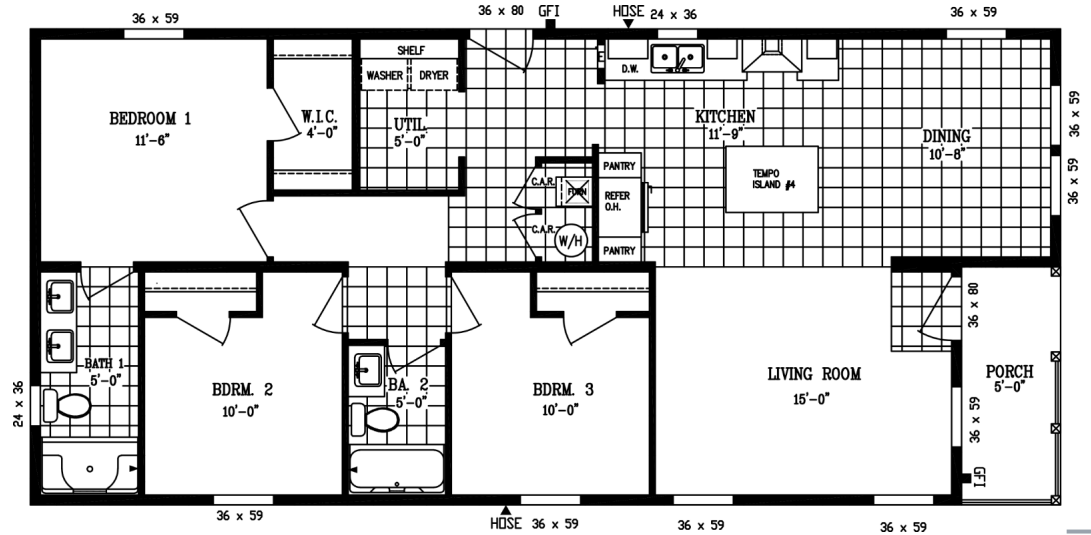

THE TEMPO SERIES

The Tempo

Stand By Me

24' x 52'

DIMENSIONS

1,248 sf

LIVING SPACE

3

BEDROOMS

2

BATHROOMS

OVERVIEW

Nice looking end wall factory built porch make this a compact narrower doublewide as a 24' wide home. Get convenience of entry and covered porch with compact 3 bedroom design.

Heritage Home Center

(425) 353-5464

or Request Firm Quote

EMAIL US

01 FLOOR PLAN

1,248 SQ FT · 24' x 52'

02 FRONT ELEVATION

FRONT SIDEWALL