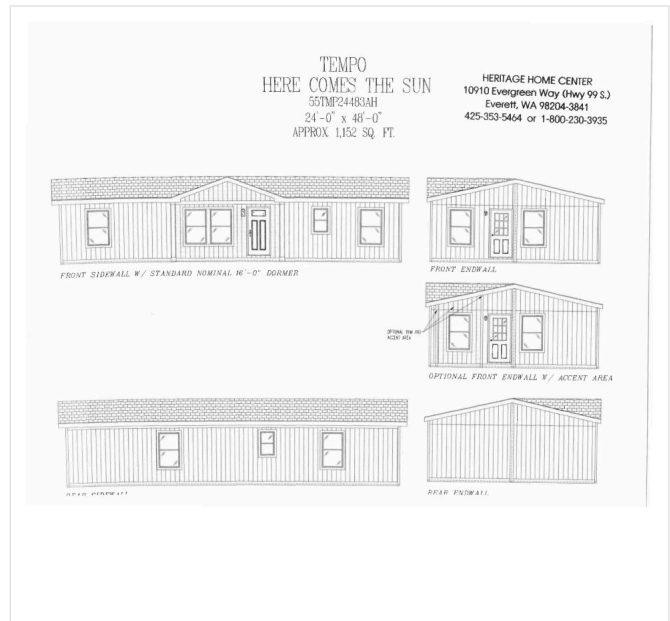

Photo 2

Heritage Home Center
Washington's Price and Volume Leader

(425) 353-5464

— CALL TO TOUR

[Request Firm Quote](#)

— EMAIL US

Features/specs subject to change.