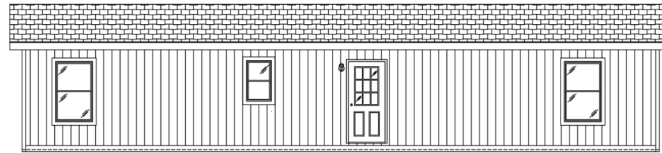

BEDROOMS

2

BATHROOMS

OVERVIEW

Nice looking end wall factory built porch make this a compact narrower doublewide as a 24' wide home. Get convenience of entry and covered porch with compact 3 bedroom design.

Heritage Home Center

(425) 353-5464

or Request Firm Quote

EMAIL US

01 FLOOR PLAN

1,248 SQ FT · 24' x 52'

02 FRONT ELEVATION

FRONT SIDEWALL

FRONT ENDWALL

REAR SIDEWALL

OPTIONAL FRONT ENDWALL WITH ACCENT AREAS

REAR ENDWALL

The Tempo Stand By Me

3 Bedrooms | 2 Bathrooms | 1,248 sq ft

STANDARD FEATURES

- ✓ 8' Tall Ceilings
- ✓ LP SmartSide Panel Siding with 5/50 Year Warranty
- ✓ Weather Resistant House Wrap Under Siding
- ✓ Sherwin Williams Paint, both Interior and Exterior
- ✓ Tape and Texture Drywall with Square Corners
- ✓ 2" x 6" Exterior Walls Tempo
- ✓ Energy Star Rated Home
- ✓ Hardwood Cabinets with 42" Tall Overhead Cabinets
- ✓ 6" Recessed LED Lighting
- ✓ Ceiling Fan Ready in Living Room and Bedrooms
- ✓ Fiberglass Tubs and Showers
- ✓ Stainless Steel Appliances featuring 18 cu. ft. Top Freezer
- ✓ Pfister Faucets Throughout featuring Stainless Steel Pull Down in Kitchen Faucet
- ✓ 36" Stainless Steel European Range Hood Tempo
- ✓ Congoleum LUX Vinyl Flooring
- ✓ Shaw 25 ounce Stain Resistant Carpet
- ✓ Kwikset Door Hardware featuring Thumbblatch Front Door
- ✓ Architectural Shingles with Lifetime Warranty (Limited)
- ✓ Programmable ecoBee Smart Thermostat
- ✓ Carrier SmartComfort Electric Furnace