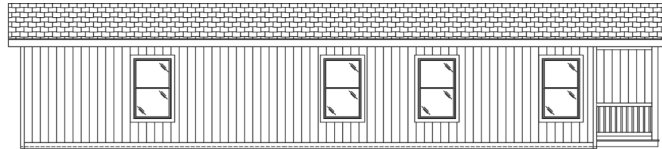

Heritage Home Center

(425) 353-5464

or Request Firm Quote

EMAIL US

01 FLOOR PLAN

1,248 SQ FT · 24' x 52'

02 FRONT ELEVATION

FRONT SIDEWALL